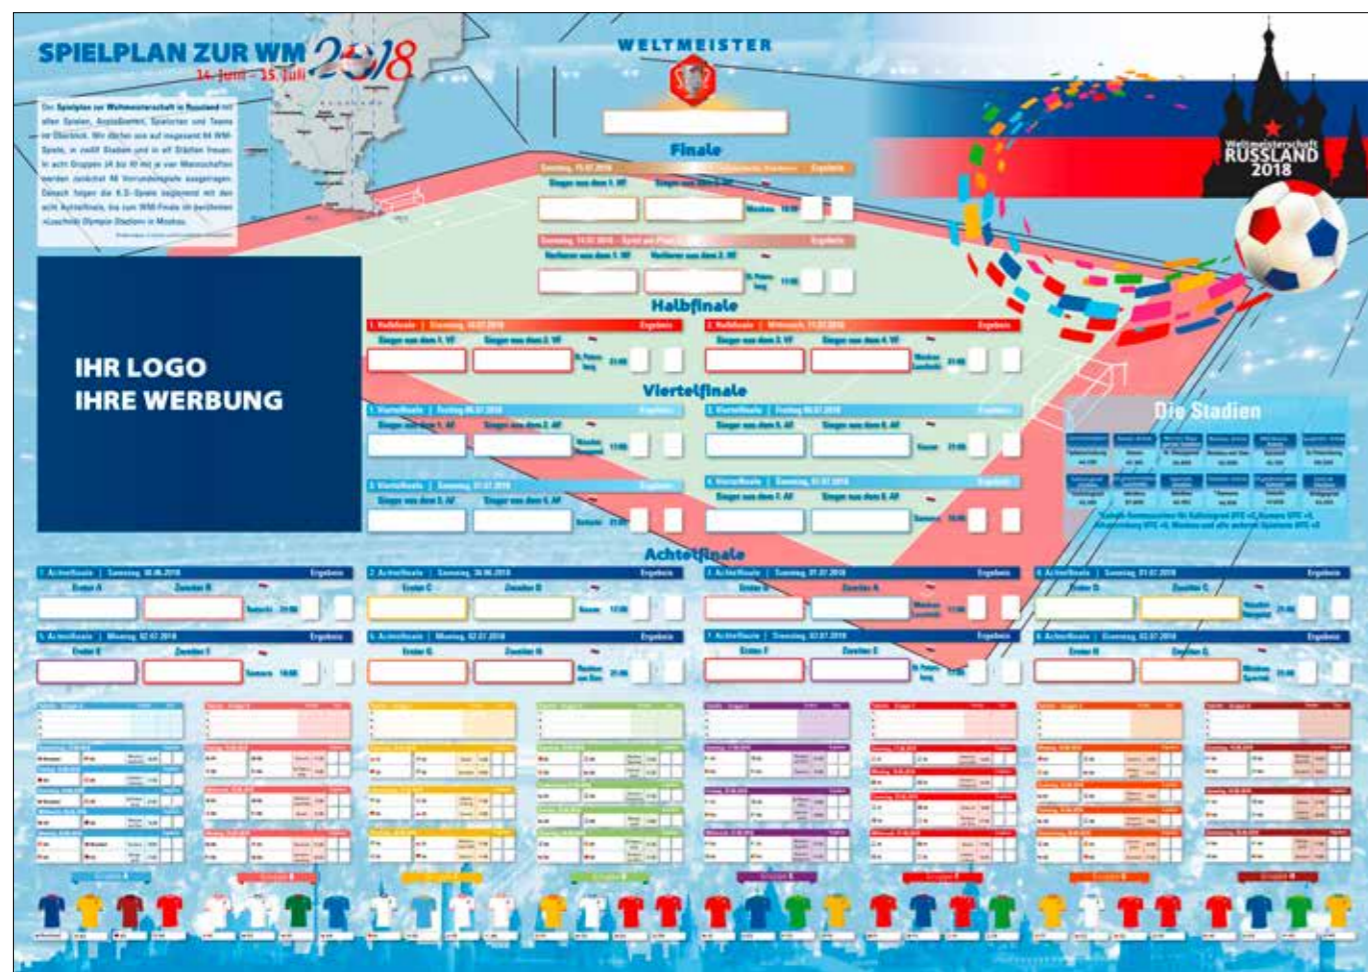

600540 WM Planer Poster

- Format / Size: 59,4 x 84,1 cm
- Preisgruppe / Price group: siehe Preisliste / separate price list